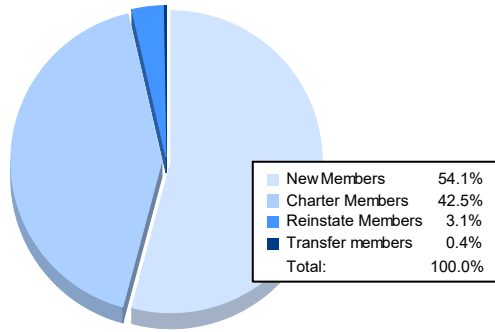

Year	New Clubs	Dropped Clubs	Gain/ Loss Clubs	New Members	Charter Members	Reinstate Members	Transfer Members	Total Member Added	Total Members Dropped	Gain/ Loss Members
2016-2017	0	1	-1	303	1	5	5	314	150	164
2017-2018	4	1	3	137	118	23	3	281	209	72
2018-2019	0	6	-6	76	2	39	5	122	341	-219
2019-2020	0	0	0	44	0	7	3	54	128	-74
2020-2021	4	0	4	140	110	8	1	259	153	106
<b>Average</b>	<b>2</b>	<b>2</b>	<b>0</b>	<b>140</b>	<b>46</b>	<b>16</b>	<b>3</b>	<b>206</b>	<b>196</b>	<b>10</b>

### Membership Composition June 2021 Cumulative