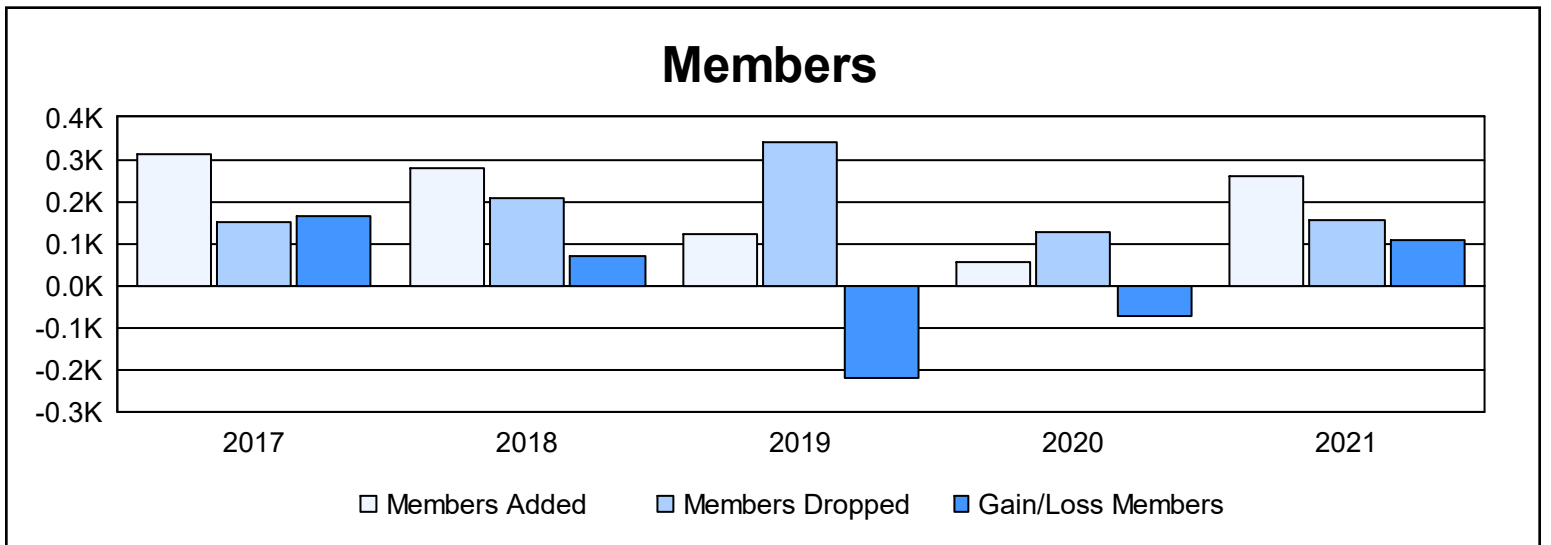

Year	New Clubs	Dropped Clubs	Gain/ Loss Clubs	New Members	Charter Members	Reinstate Members	Transfer Members	Total Member Added	Total Members Dropped	Gain/ Loss Members
2016-2017	0	1	-1	303	1	5	5	314	150	164
2017-2018	4	1	3	137	118	23	3	281	209	72
2018-2019	0	6	-6	76	2	39	5	122	341	-219
2019-2020	0	0	0	44	0	7	3	54	128	-74
2020-2021	4	0	4	140	110	8	1	259	153	106
<b>Average</b>	<b>2</b>	<b>2</b>	<b>0</b>	<b>140</b>	<b>46</b>	<b>16</b>	<b>3</b>	<b>206</b>	<b>196</b>	<b>10</b>

### Membership Composition June 2021 Cumulative